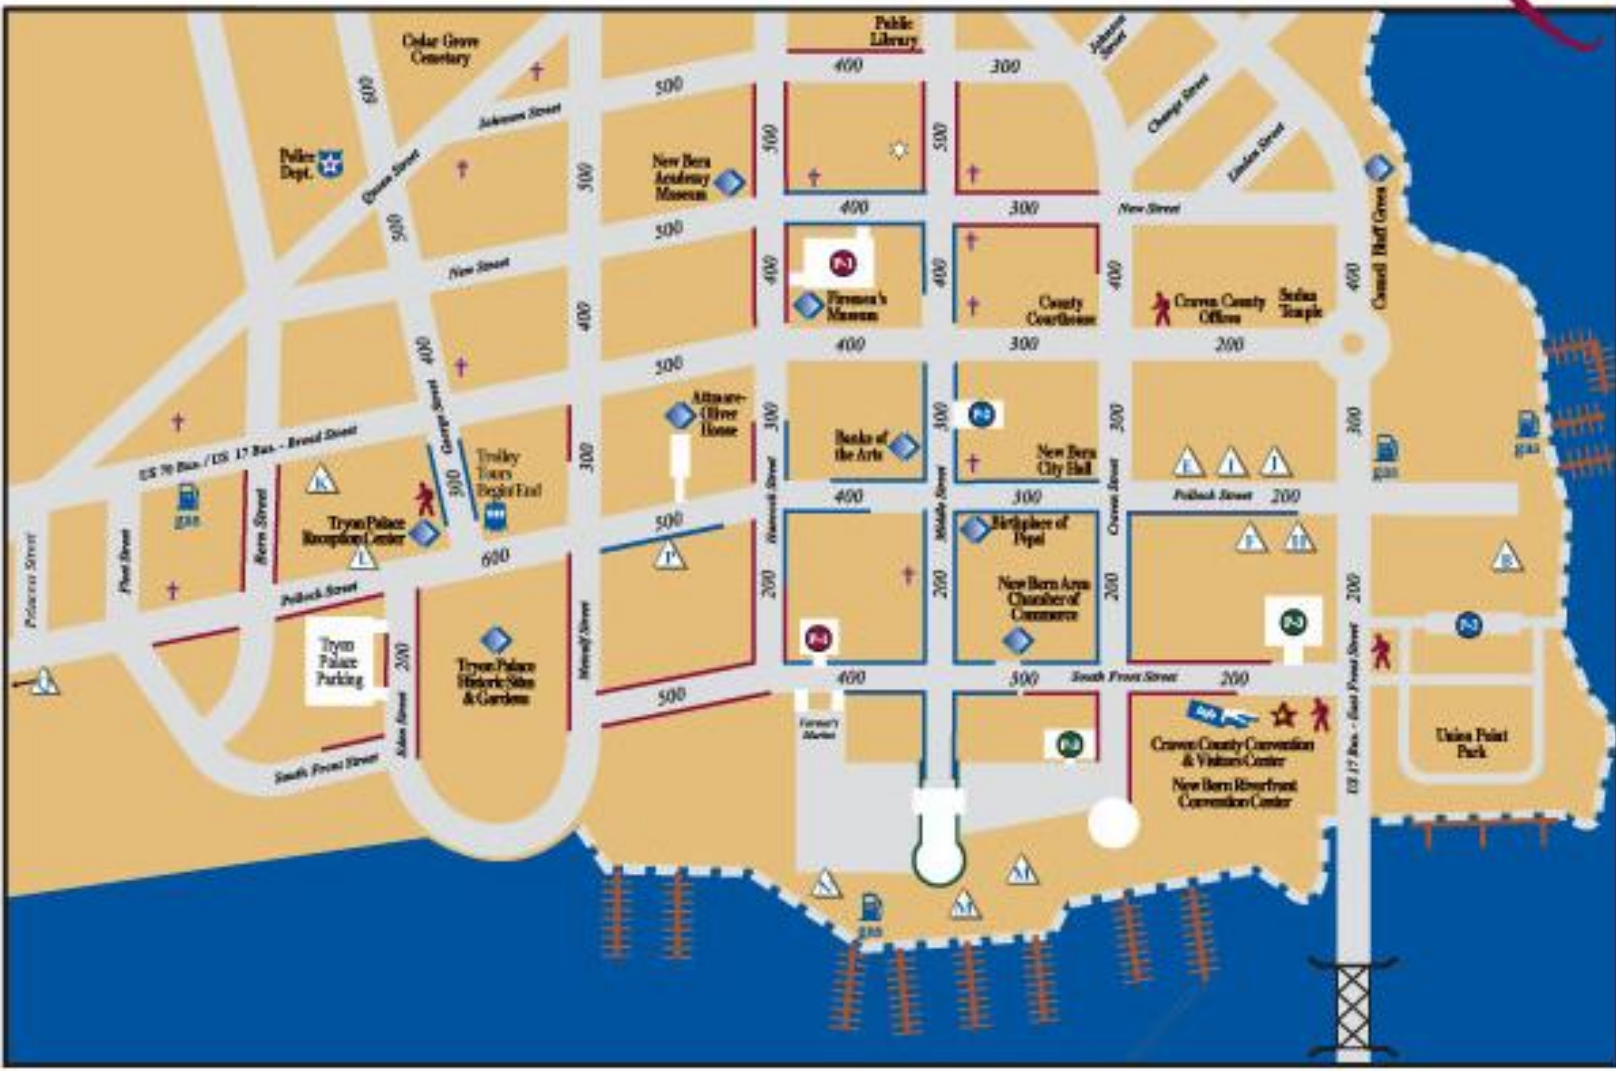

# DOWNTOWN NEW BERN

- ### Accommodations
- ▲ BridgePointe Hotel & Marina
  - ▲ Comfort Suites Riverfront Park
  - ▲ Candlewood Suites
  - ▲ Hampton Inn
  - ▲ Hanna House
  - ▲ Harmony House
  - ▲ Holiday Inn Express
  - ▲ Howard House
  - ▲ It Must Be Heaven
  - ▲ Meadows Inn
  - ▲ New Bern House Inn
  - ▲ Sail Inn
  - ▲ Hilton New Bern/Riverfront
  - ▲ Sky Sail Condominiums
  - ▲ Springhill Suites by Marriott
  - ▲ The Aerie
  - ▲ The Ziegler Suites

- ★ New Bern / Craven County Convention & Visitors Center
- ◆ Landmarks
- ✝ Places of Worship
- ♣ Public Restrooms
- Waterfront Walkway
- 🚏 Trolley Loading / Unloading

- ### Parking
- 🅂 Unlimited Public Parking
  - 🅇 Limited Public Parking
  - 🅈 Convention & Visitors Center Parking
  - Street Parking, Unlimited
  - Street Parking, 2 hour

\* No parking restrictions on weekends, holidays, or after 5:00 pm on weekdays.

After 300 years we know a thing or two about hospitality