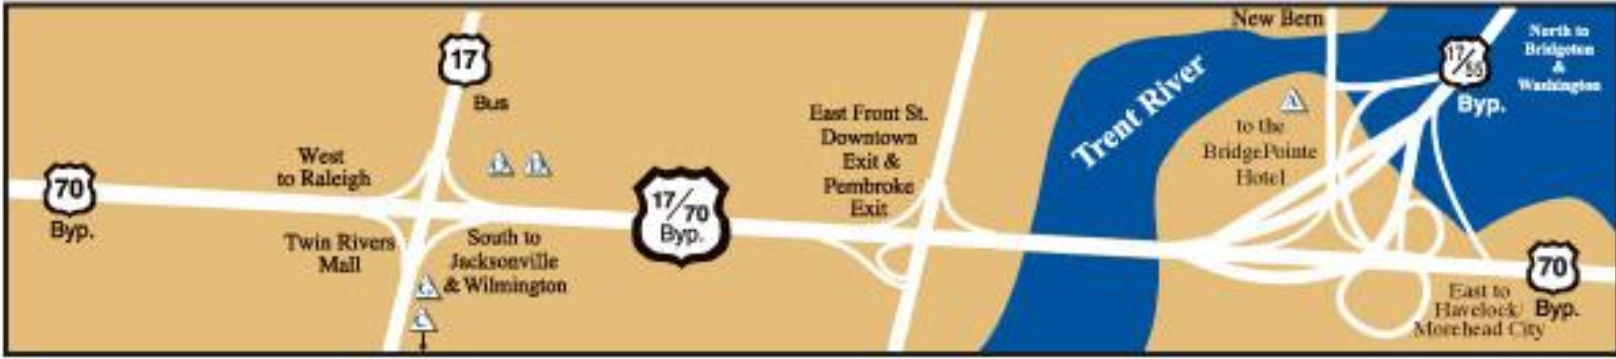

# DOWNTOWN NEW BERN

- ### Accommodations
- ▲ BridgePointe Hotel & Marina
  - ▲ Comfort Suites Riverfront Park
  - ▲ Candlewood Suites
  - ▲ Hampton Inn
  - ▲ Hanna House
  - ▲ Harmony House
  - ▲ Holiday Inn Express
  - ▲ Howard House
  - ▲ It Must Be Heaven
  - ▲ Meadows Inn
  - ▲ New Bern House Inn
  - ▲ Sail Inn
  - ▲ Hilton New Bern/Riverfront
  - ▲ Sky Sail Condominiums
  - ▲ Springhill Suites by Marriott
  - ▲ The Aerie
  - ▲ The Ziegler Suites

- ★ New Bern / Craven County Convention & Visitors Center
- ◆ Landmarks
- ✝ Places of Worship
- ♣ Public Restrooms
- Waterfront Walkway
- 🚏 Trolley Loading / Unloading

- ### Parking
- 🅂 Unlimited Public Parking
  - 🅇 Limited Public Parking
  - 🅈 Convention & Visitors Center Parking
  - Street Parking, Unlimited
  - Street Parking, 2 hour

\* No parking restrictions on weekends, holidays, or after 5:00 pm on weekdays.

After 300 years we know a thing or two about hospitality